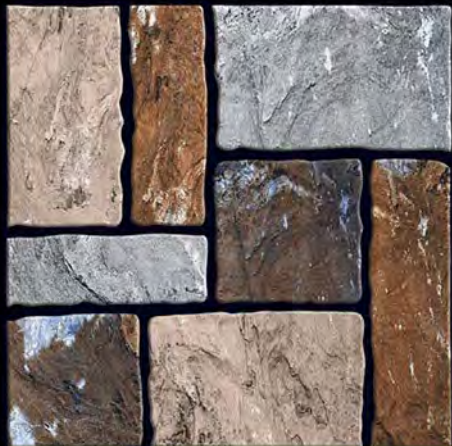

4778

DIGITAL VITRIFIED PARKING TILES
300X300 MM

4779

DIGITAL VITRIFIED PARKING TILES
300X300 MM

4780

DIGITAL VITRIFIED PARKING TILES
300X300 MM

4801

ESKIMO
CERAMICA